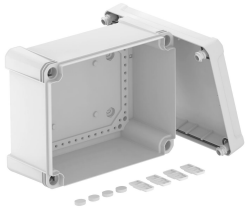

Technical data sheet

Empty housing X 16

Item number: 2005470

Junction box for the connection of cables and lines indoors and in outdoor areas. Rectangular design without entries. Suitable for wall and ceiling mounting with the option to fasten outside, inside or to mount via the corner domes. Particularly impact resistant with IK09. Cover with quick lock, sealable. Made from halogen-free and UV-resistant materials.

Junction box according to DIN EN 60670. Impact resistance IK09 according to DIN EN 50102. Protection rating IP67 according to DIN EN 60529.

PC Polycarbonate

Master data

Item number	2005470
Type	X16C LGR
Description 1	Empty Enclosure
Manufacturer	OBO
Dimension	240x191x125
Colour	Light grey; RAL 7035
Material	Polycarbonate
Smallest sales unit	1
Unit of quantity	Piece
Weight	78.4 kg
Weight unit	kg/100 pc.

Technical data sheet

Empty housing X 16

Item number: 2005470

Dimensions

Length	241 mm
Width	191 mm
Height	126 mm

Technical data

Extension option	no
Cover fastening	Screwed
Shape	Rectangular
Suitable for outdoor use	yes
Clear internal dimensions with lid	227x177x110 mm
Mounting type	Surface-mounted
Protection rating	IP67
Protection rating IK code	IK09
Protection class	II
Permitted temperature range, max.	60 °C
Permitted temperature range, min.	-5 °C
Weatherproof	yes