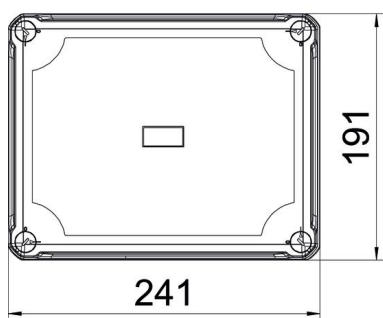

Technical data sheet

Empty housing X 16

Item number: 2005470

Junction box for the connection of cables and lines indoors and in outdoor areas. Rectangular design without entries. Suitable for wall and ceiling mounting with the option to fasten outside, inside or to mount via the corner domes. Particularly impact resistant with IK09. Cover with quick lock, sealable. Made from halogen-free and UV-resistant materials.

Junction box according to DIN EN 60670. Impact resistance IK09 according to DIN EN 50102. Protection rating IP67 according to DIN EN 60529.

PC Polycarbonate

Master data

Item number	2005470
Type	X16C LGR
Description 1	Empty Enclosure
Manufacturer	OBO
Dimension	240x191x125
Colour	Light grey; RAL 7035
Material	Polycarbonate
Smallest sales unit	1
Unit of quantity	Piece
Weight	78.4 kg
Weight unit	kg/100 pc.

Technical data sheet

Empty housing X 16

Item number: 2005470

Dimensions

Length	241 mm
Width	191 mm
Height	126 mm

Technical data

Extension option	no
Cover fastening	Screwed
Shape	Rectangular
Suitable for outdoor use	yes
Clear internal dimensions with lid	227x177x110 mm
Mounting type	Surface-mounted
Protection rating	IP67
Protection rating IK code	IK09
Protection class	II
Permitted temperature range, max.	60 °C
Permitted temperature range, min.	-5 °C
Weatherproof	yes