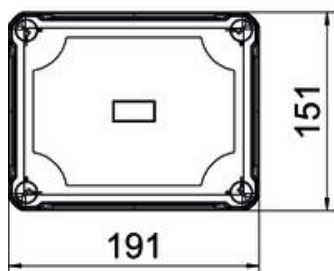

Technical data sheet

Empty housing X 10

Item number: 2005606

Junction box for the connection of cables and lines indoors and in outdoor areas. Rectangular design without entries. Suitable for wall and ceiling mounting with the option to fasten outside, inside or to mount via the corner domes. Particularly impact resistant with IK09. Cover with quick lock, sealable. Made from halogen-free and UV-resistant materials.

Junction box according to DIN EN 60670. Impact resistance IK09 according to DIN EN 50102. Protection rating IP67 according to DIN EN 60529.

PC Polycarbonate

Master data

Item number	2005606
Type	X10C SW
Description 1	Empty Enclosure
Manufacturer	OBO
Dimension	190x150x125
Colour	Graphite black; RAL 9011
Material	Polycarbonate
Smallest sales unit	1
Unit of quantity	Piece
Weight	58.5 kg
Weight unit	kg/100 pc.

Technical data sheet

Empty housing X 10

Item number: 2005606

Dimensions

Length	191 mm
Width	151 mm
Height	126 mm

Technical data

Extension option	no
Cover fastening	Screwed
Shape	Square
Suitable for outdoor use	yes
Clear internal dimensions	177x137x110 mm
with lid	yes
Mounting type	Surface-mounted
Protection rating	IP67
Protection rating IK code	IK09
Protection class	II
Permitted temperature range, max.	60 °C
Permitted temperature range, min.	-5 °C
Weatherproof	yes