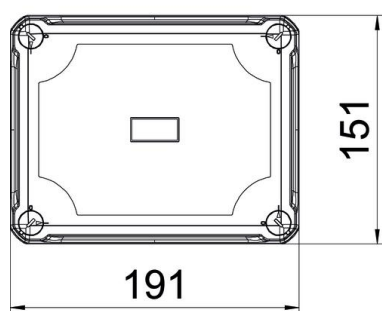

Technical data sheet

Empty housing X 10

Item number: 2005466

Junction box for the connection of cables and lines indoors and in outdoor areas. Rectangular design without entries. Suitable for wall and ceiling mounting with the option to fasten outside, inside or to mount via the corner domes. Particularly impact resistant with IK09. Cover with quick lock, sealable. Made from halogen-free and UV-resistant materials.

Junction box according to DIN EN 60670. Impact resistance IK09 according to DIN EN 50102. Protection rating IP67 according to DIN EN 60529.

PC Polycarbonate

Master data

Item number	2005466
Type	X10C LGR
Description 1	Empty Enclosure
Manufacturer	OBO
Dimension	190x150x125
Colour	Light grey; RAL 7035
Material	Polycarbonate
Smallest sales unit	1
Unit of quantity	Piece
Weight	58.5 kg
Weight unit	kg/100 pc.

Technical data sheet

Empty housing X 10

Item number: 2005466

Dimensions

Length	191 mm
Width	151 mm
Height	126 mm

Technical data

Extension option	no
Cover fastening	Screwed
Shape	Square
Suitable for outdoor use	yes
Clear internal dimensions	177x137x110 mm
with lid	yes
Mounting type	Surface-mounted
Protection rating	IP67
Protection rating IK code	IK09
Protection class	II
Permitted temperature range, max.	60 °C
Permitted temperature range, min.	-5 °C
Weatherproof	yes