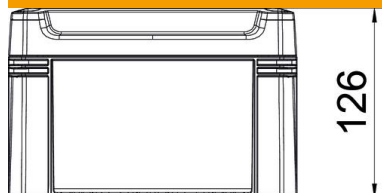

Technical data sheet

Empty housing X 10

Item number: 2005466

Junction box for the connection of cables and lines indoors and in outdoor areas. Rectangular design without entries. Suitable for wall and ceiling mounting with the option to fasten outside, inside or to mount via the corner domes. Particularly impact resistant with IK09. Cover with quick lock, sealable. Made from halogen-free and UV-resistant materials.

Junction box according to DIN EN 60670. Impact resistance IK09 according to DIN EN 50102. Protection rating IP67 according to DIN EN 60529.

PC Polycarbonate

Master data

Item number	2005466
Type	X10C LGR
Description 1	Empty Enclosure
Manufacturer	OBO
Dimension	190x150x125
Colour	Light grey; RAL 7035
Material	Polycarbonate
Smallest sales unit	1
Unit of quantity	Piece
Weight	58.5 kg
Weight unit	kg/100 pc.

Technical data sheet

Empty housing X 10

Item number: 2005466

Dimensions

Length	191 mm
Width	151 mm
Height	126 mm

Technical data

Extension option	no
Cover fastening	Screwed
Shape	Square
Suitable for outdoor use	yes
Clear internal dimensions	177x137x110 mm
with lid	yes
Mounting type	Surface-mounted
Protection rating	IP67
Protection rating IK code	IK09
Protection class	II
Permitted temperature range, max.	60 °C
Permitted temperature range, min.	-5 °C
Weatherproof	yes