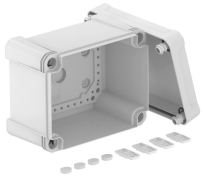

Technical data sheet

Empty housing X 10

Item number: 2005466

Junction box for the connection of cables and lines indoors and in outdoor areas. Rectangular design without entries. Suitable for wall and ceiling mounting with the option to fasten outside, inside or to mount via the corner domes. Particularly impact resistant with IK09. Cover with quick lock, sealable. Made from halogen-free and UV-resistant materials.

Junction box according to DIN EN 60670. Impact resistance IK09 according to DIN EN 50102. Protection rating IP67 according to DIN EN 60529.

PC Polycarbonate

Master data

Item number	2005466
Type	X10C LGR
Description 1	Empty Enclosure
Manufacturer	OBO
Dimension	190x150x125
Colour	Light grey; RAL 7035
Material	Polycarbonate
Smallest sales unit	1
Unit of quantity	Piece
Weight	58.5 kg
Weight unit	kg/100 pc.

Technical data sheet

Empty housing X 10

Item number: 2005466

Dimensions

Length	191 mm
Width	151 mm
Height	126 mm

Technical data

Extension option	no
Cover fastening	Screwed
Shape	Square
Suitable for outdoor use	yes
Clear internal dimensions	177x137x110 mm
with lid	yes
Mounting type	Surface-mounted
Protection rating	IP67
Protection rating IK code	IK09
Protection class	II
Permitted temperature range, max.	60 °C
Permitted temperature range, min.	-5 °C
Weatherproof	yes