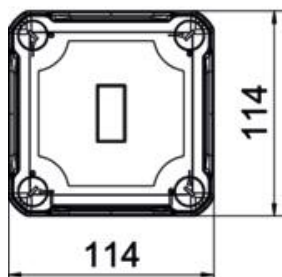

Technical data sheet

Empty housing X 04

Item number: 2005598

Junction box for the connection of cables in indoor and outdoor areas. Square design without entries. Suitable for wall and ceiling mounting with the option to fasten outside, inside or to mount via the corner domes. Particularly impact resistant with IK09. Cover with quick lock, sealable. Made from halogen-free and UV-resistant materials.

Junction box according to DIN EN 60670. Impact resistance IK09 according to DIN EN 50102. Protection rating IP67 according to DIN EN 60529.

PC Polycarbonate

Master data

Item number	2005598
Description 1	Empty Enclosure
Manufacturer	OBO
Dimension	114x114x78
Colour	Graphite black; RAL 9011
Material	Polycarbonate
Smallest sales unit	1
Unit of quantity	Piece
Weight	26.3 kg
Weight unit	kg/100 pc.

Technical data sheet

Empty housing X 04

Item number: 2005598

Dimensions

Length	114 mm
Width	114 mm
Height	78 mm

Technical data

Extension option	no
Cover fastening	Screwed
Shape	Square
Suitable for outdoor use	yes
Clear internal dimensions	102x102x60 mm
with lid	yes
Mounting type	Surface-mounted
Protection rating	IP67
Protection rating IK code	IK09
Protection class	II
Permitted temperature range, max.	60 °C
Permitted temperature range, min.	-5 °C
Weatherproof	yes