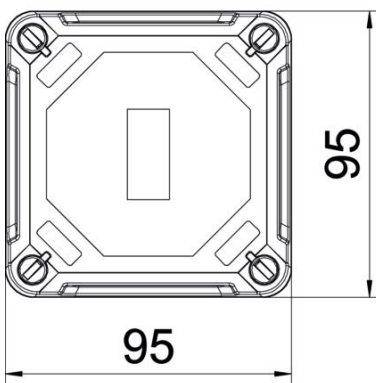

### Master data

Item number	2005450
Type	X01C LGR
Description 1	Empty Enclosure
Manufacturer	OBO
Dimension	95x95x60
Colour	Light grey; RAL 7035
Material	Polycarbonate
Smallest sales unit	1
Unit of quantity	Piece
Weight	15.6 kg
Weight unit	kg/100 pc.

### Dimensions

Length	95 mm
Width	95 mm
Height	60 mm

### Technical data

Extension option	no
Cover fastening	Screwed
Shape	Square
Suitable for outdoor use	yes
Clear internal dimensions	85x85x45 mm
with lid	yes
Mounting type	Surface-mounted
Protection rating	IP67
Protection rating IK code	IK09
Protection class	II
Permitted temperature range, max.	60 °C
Permitted temperature range, min.	-5 °C
Weatherproof	yes