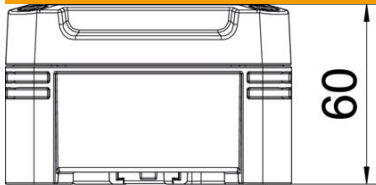

### Master data

Item number	2005450
Type	X01C LGR
Description 1	Empty Enclosure
Manufacturer	OBO
Dimension	95x95x60
Colour	Light grey; RAL 7035
Material	Polycarbonate
Smallest sales unit	1
Unit of quantity	Piece
Weight	15.6 kg
Weight unit	kg/100 pc.

### Dimensions

Length	95 mm
Width	95 mm
Height	60 mm

### Technical data

Extension option	no
Cover fastening	Screwed
Shape	Square
Suitable for outdoor use	yes
Clear internal dimensions	85x85x45 mm
with lid	yes
Mounting type	Surface-mounted
Protection rating	IP67
Protection rating IK code	IK09
Protection class	II
Permitted temperature range, max.	60 °C
Permitted temperature range, min.	-5 °C
Weatherproof	yes