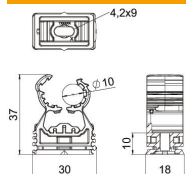

Technical data sheet

proQuick clip, light grey

Item number: 2147302

Highly stressable clip for accepting plastic or metal electrical and sanitary pipes as well as the electrical installation pipe Quick pipe. Universal fastening options on walls, ceilings and steel constructions, both indoors and outdoors. Flexible clamping range of several millimetres. Toolless pipe mounting. Connectable to each other to \varnothing 28 mm, also with OBO Quick clip or starQuick clip. For variable distances and clip quantity mountable on a profile rail.

PA Polyamide

Master data

Item number	2147302
Type	PQ-10 LGR
Description 1	proQuick clip
Manufacturer	OBO
Dimension	9,5-12mm
Colour	Light grey; RAL 7035
Material	Polyamide
Smallest sales unit	100
Unit of quantity	Piece
Weight	0.565 kg
Weight unit	kg/100 pc.

Technical data sheet

proQuick clip, light grey

Item number: 2147302

Dimensions

Technical data

Expandable	yes
Number of cables/pipes	1
Fastening type	Screw hole
Breaking load	0.5 kN
Closed	yes
Halogen-free	yes
With inlay	no
Nominal size	10
Snap system	yes
Pipe/cable diameter, max.	12 mm
Pipe/cable diameter, min.	9.5 mm
Clamping range D, max.	12 mm
Clamping range D, min.	9.5 mm
Permitted temperature range, max.	60 °C
Permitted temperature range, min.	-15 °C
UV-resistant	yes